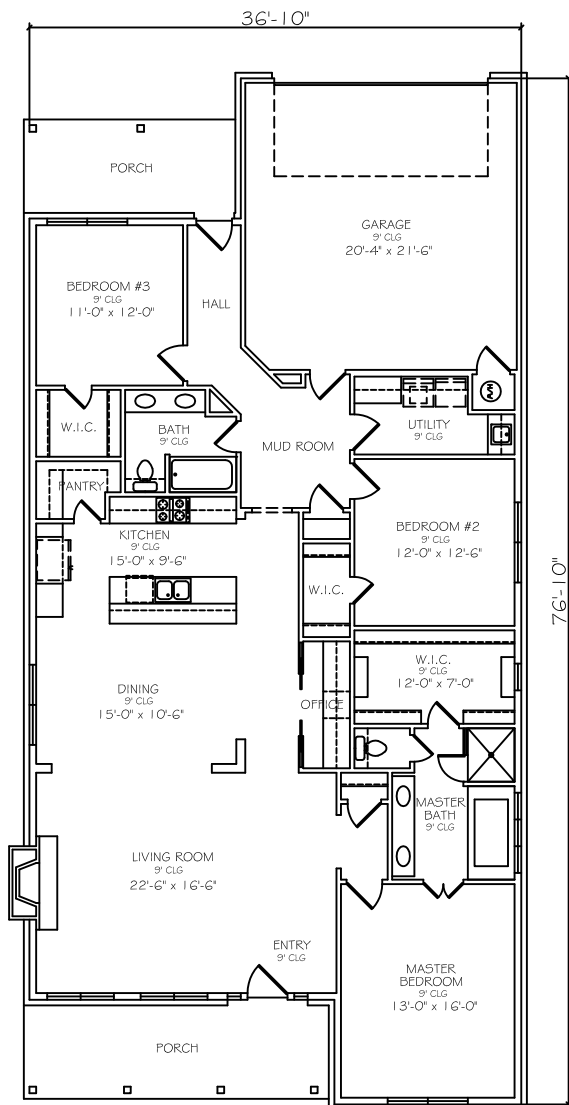

Chardonnay at the Vineyard

C.A. McCarty
CONSTRUCTION, LLC

Please contact Curtis at
310-3210 for more information.
www.CAMcCartyConstruction.com

TOTAL SQUARE FOOTAGE
2,022 SQ. FT.

205 CHARDONNAY LANE